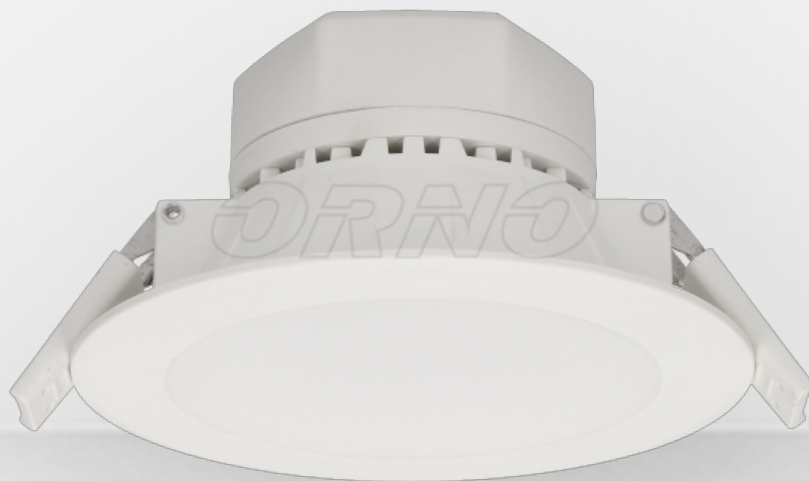

home
automation

lighting

electric

furniture

ORNO[®]

LIVING INNOVATIONS

DATA SHEET

Flush mounted LED downlight AURA, 7W, 3000K

symbol: **OR-OD-6048WLX3**

Manufacturer:

ORNO-LOGISTIC Sp. z o.o.
ul. Katowicka 134, 43-190 Mikołów
tel: 32 43 43 110
www.orno.pl

ISBN 5901752489288

5 901752 489288 >

Product **versions:**

	Flush mounted LED downlight AURA, 7W, 4000K OR-OD-6048WLX4	: 7W Luminous flux: 570lm Colour temperature: 4000K	ISBN 5901752489295  5 901752 489295 >
	Flush mounted LED downlight AURA, 7W, 3000K OR-OD-6048WLX3	: 7W Luminous flux: 520lm Colour temperature: 3000K	ISBN 5901752489288  5 901752 489288 >
	Flush mounted LED downlight AURA, 10W, 3000K OR-OD-6049WLX3	: 10W Luminous flux: 850lm Colour temperature: 3000K	ISBN 5901752489301  5 901752 489301 >
	Flush mounted LED downlight AURA, 10W, 4000K OR-OD-6049WLX4	: 10W Luminous flux: 900lm Colour temperature: 4000K	ISBN 5901752489318  5 901752 489318 >
	Flush mounted LED downlight AURA, 12W, 3000K OR-OD-6063WLX3	: 12W Luminous flux: 950lm Colour temperature: 3000K	ISBN 5902560321906  5 902560 321906 >
	Flush mounted LED downlight AURA, 12W, 4000K OR-OD-6063WLX4	: 12W Luminous flux: 1000lm Colour temperature: 4000K	ISBN 5902560321913  5 902560 321913 >

The main **features:**

Use of the LED technology guarantees high energy efficiency and long life Can be easily mounted in a suspended ceiling Built-in LED driver.

LUMINOUS FLUX:
520lm

K

COLOUR
TEMPERATURE:
3000K

INSTALLATION:
flush mounting

Technical **specifications:**

General Information

Power supply:	230V~, 50Hz
Light source:	LED SMD
Colour rendering index (ra):	>80
Luminous flux:	520lm
Colour temperature:	3000K
Material of the lampshade:	acrylic glass (PMMA)
Protection rating:	IP20
Dimmer:	✘ no
Installation:	flush mounting
Colour:	white
Dimensions (width x height x depth [mm]):	Ø95 / 56,2
Other features:	built-in power supply