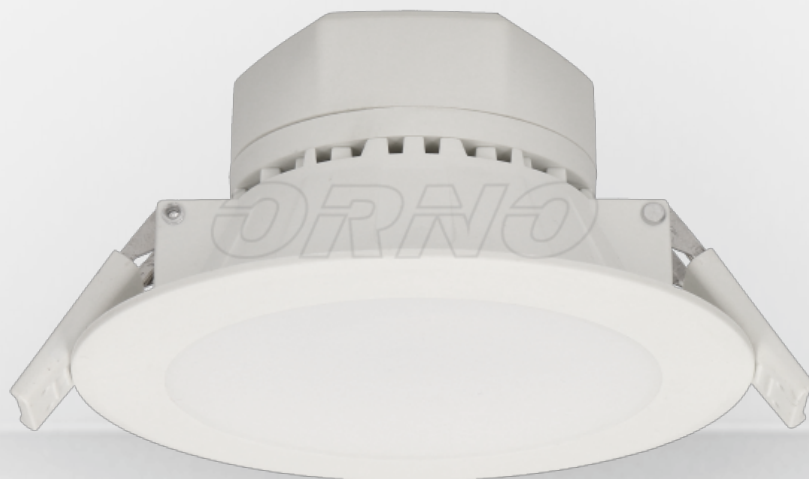

## DATA SHEET

Flush mounted LED downlight AURA, 7W, 4000K

symbol: **OR-OD-6048WLX4**

**Manufacturer:**

ORNO-LOGISTIC Sp. z o.o.  
ul. Katowicka 134, 43-190 Mikołów  
tel: 32 43 43 110  
www.orno.pl

ISBN 5901752489295

## Product **versions:**

	<b>Flush mounted LED downlight AURA, 7W, 4000K</b> OR-OD-6048WLX4	: 7W Luminous flux: 570lm Colour temperature: 4000K	ISBN 5901752489295  5 901752 489295 >
	<b>Flush mounted LED downlight AURA, 7W, 3000K</b> OR-OD-6048WLX3	: 7W Luminous flux: 520lm Colour temperature: 3000K	ISBN 5901752489288  5 901752 489288 >
	<b>Flush mounted LED downlight AURA, 10W, 3000K</b> OR-OD-6049WLX3	: 10W Luminous flux: 850lm Colour temperature: 3000K	ISBN 5901752489301  5 901752 489301 >
	<b>Flush mounted LED downlight AURA, 10W, 4000K</b> OR-OD-6049WLX4	: 10W Luminous flux: 900lm Colour temperature: 4000K	ISBN 5901752489318  5 901752 489318 >
	<b>Flush mounted LED downlight AURA, 12W, 3000K</b> OR-OD-6063WLX3	: 12W Luminous flux: 950lm Colour temperature: 3000K	ISBN 5902560321906  5 902560 321906 >
	<b>Flush mounted LED downlight AURA, 12W, 4000K</b> OR-OD-6063WLX4	: 12W Luminous flux: 1000lm Colour temperature: 4000K	ISBN 5902560321913  5 902560 321913 >

## The main **features:**

Use of the LED technology guarantees high energy efficiency and long life Can be easily mounted in a suspended ceiling Built-in LED driver.

LUMINOUS FLUX:  
570lm

K

COLOUR  
TEMPERATURE:  
4000K

### General Information

Power supply:	230V~, 50Hz
Light source:	LED SMD
Colour rendering index (ra):	>80
Luminous flux:	570lm
Colour temperature:	4000K
Material of the lampshade:	acrylic glass (PMMA)
Protection rating:	IP20
Dimmer:	✘ no
Installation:	flush mounting
Colour:	white
Dimensions (width x height x depth [mm]):	Ø95 / 56,2
Other features:	built-in power supply